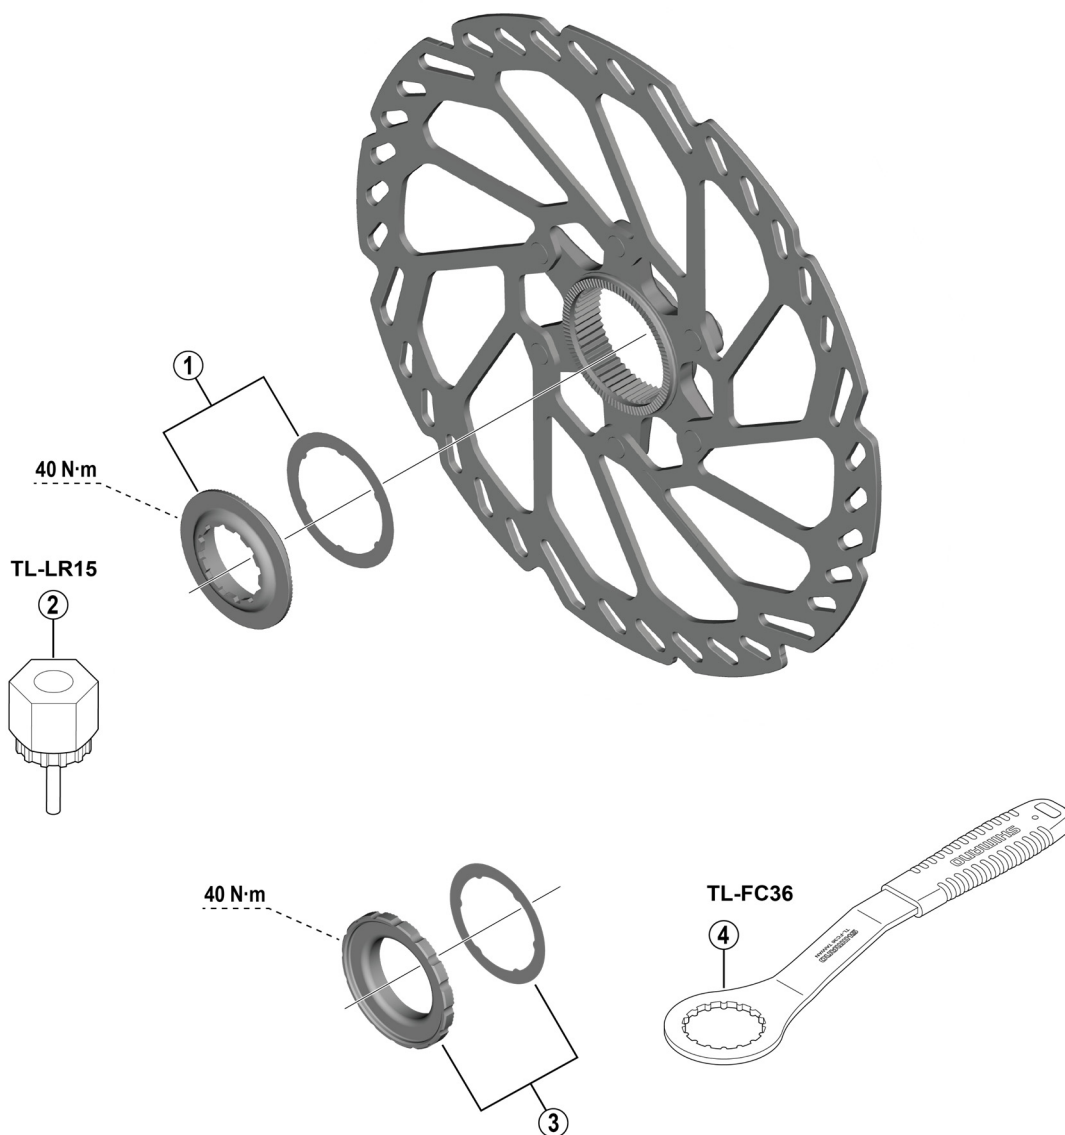

Rotor RT-CL750

ITEM NO.	SHIMANO CODE NO.	DESCRIPTION	INTERCHANGEABILITY	
1	Y8KU98010	Lock ring and washer	A	
2	Y12009230	TL-LR15 Lock ring removal tool	A	
3	Y2FK98010	Lock ring and washer (externally serrated type)	A	
4	Y13098000	TL-FC36 Lock ring removal tool	A	

A: Same parts.

B: Parts are usable, but differ in materials, appearance, finish, size, etc.

Absence of mark indicates non-interchangeability.

Specifications are subject to change without notice.

Torque information is listed.