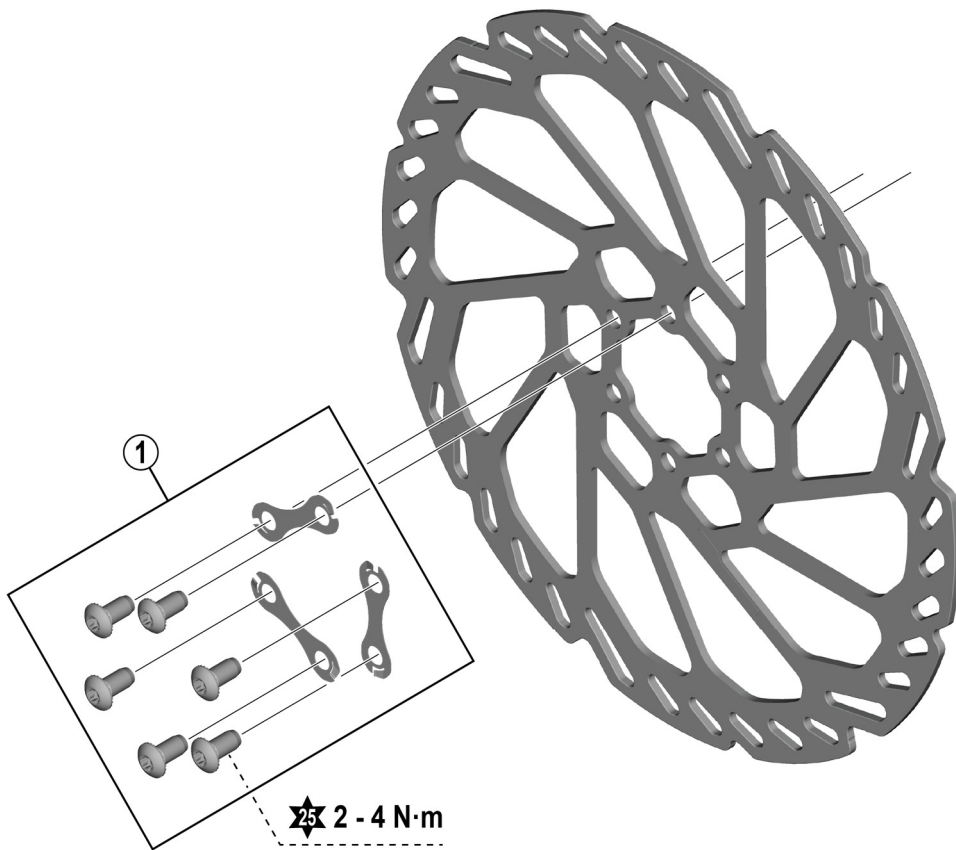

# Rotor RT-6B750

25 Hexalobular [#25]

SM-RT66

ITEM NO.	SHIMANO CODE NO.	DESCRIPTION	INTERCHANGEABILITY	
1	Y8NX98010	Rotor fixing screw and lock washer	A	

A: Same parts.

B: Parts are usable, but differ in materials, appearance, finish, size, etc.