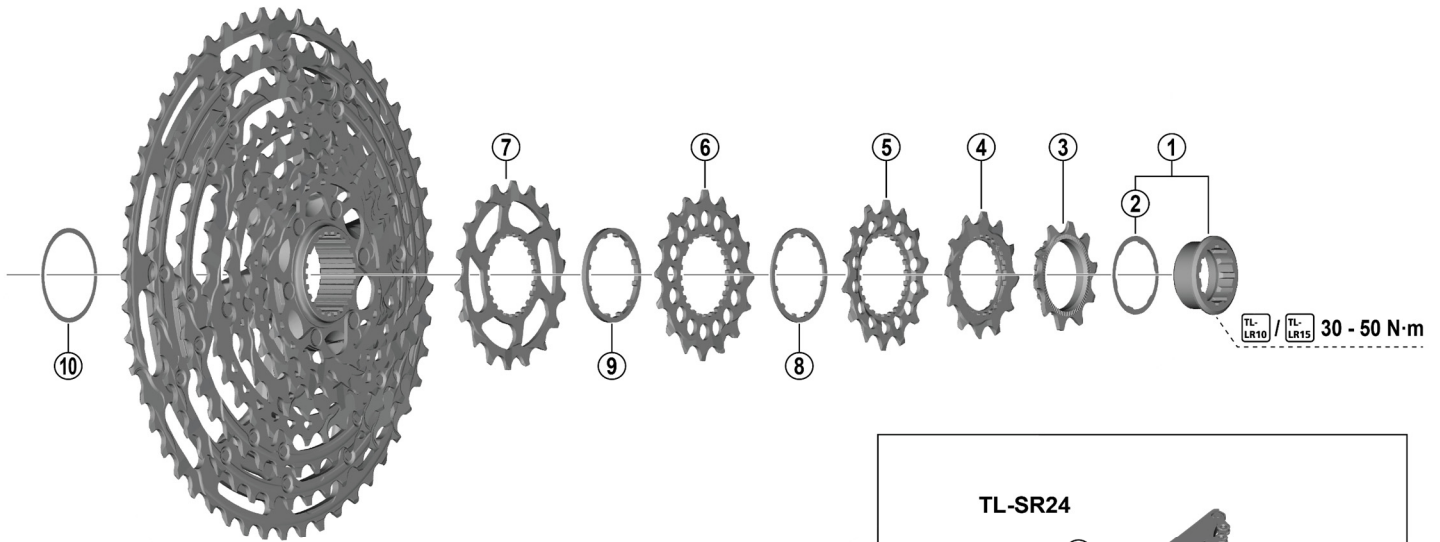

DEORE Cassette

CS-M7200-12 12-speed

 TL-LR10
 TL-LR15

• Sprocket teeth combination: 10-12-14-16-18-21-24-28-33-39-45-51T

ITEM NO.	SHIMANO CODE NO.	DESCRIPTION	INTERCHANGEABILITY		
			CS-M7100	CS-M8200	CS-M9200
1	Y1X498010	Lock ring and washer	B	A	A
2	Y1X400200	Lock ring washer	A	A	A
3	Y0T49804T	Sprocket 10T C (built in spacer type)	B	A	A
4	Y0T49805T	Sprocket 12T F (built in spacer type)	B	A	A
5	Y0T59803T	Sprocket 14T F	B	A	B
6	Y0T59804T	Sprocket 16T G	B	A	B
7	Y0T49808T	Sprocket 18T K	B	A	A
8	Y0T49809T	Spacer (0.95 mm)	B	A	A
9	Y0T49810T	Spacer (1.95 mm)	B	A	A
10	Y0GX01500	Adhesive ring	A	A	A
11	Y13098730	TL-SR24 Sprocket remover	A	A	A
12	Y12009230	TL-LR15 Lock ring tool for 10T	A	A	A

A: Same parts.

B: Parts are usable, but differ in materials, appearance, finish, size, etc.

Absence of mark indicates non-interchangeability.

Specifications are subject to change without notice.

Torque information is listed.