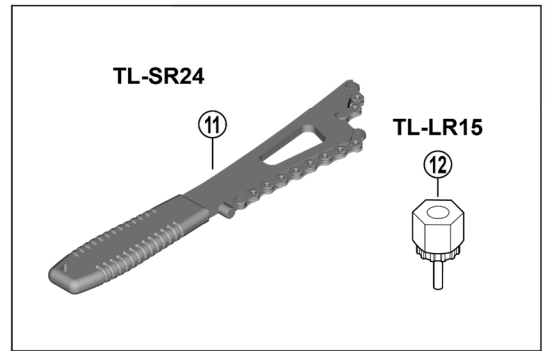

DEORE Cassette

CS-M7200-12 12-speed

 TL-LR10
 TL-LR15

• Sprocket teeth combination: 10-12-14-16-18-21-24-28-33-39-45-51T

ITEM NO.	SHIMANO CODE NO.	DESCRIPTION	INTERCHANGEABILITY		
			CS-M7100	CS-M8200	CS-M9200
1	Y1X498010	Lock ring and washer	B	A	A
2	Y1X400200	Lock ring washer	A	A	A
3	Y0T49804T	Sprocket 10T C (built in spacer type)	B	A	A
4	Y0T49805T	Sprocket 12T F (built in spacer type)	B	A	A
5	Y0T59803T	Sprocket 14T F	B	A	B
6	Y0T59804T	Sprocket 16T G	B	A	B
7	Y0T49808T	Sprocket 18T K	B	A	A
8	Y0T49809T	Spacer (0.95 mm)	B	A	A
9	Y0T49810T	Spacer (1.95 mm)	B	A	A
10	Y0GX01500	Adhesive ring	A	A	A
11	Y13098730	TL-SR24 Sprocket remover	A	A	A
12	Y12009230	TL-LR15 Lock ring tool for 10T	A	A	A

A: Same parts.

B: Parts are usable, but differ in materials, appearance, finish, size, etc.

Absence of mark indicates non-interchangeability.

Specifications are subject to change without notice.

Torque information is listed.