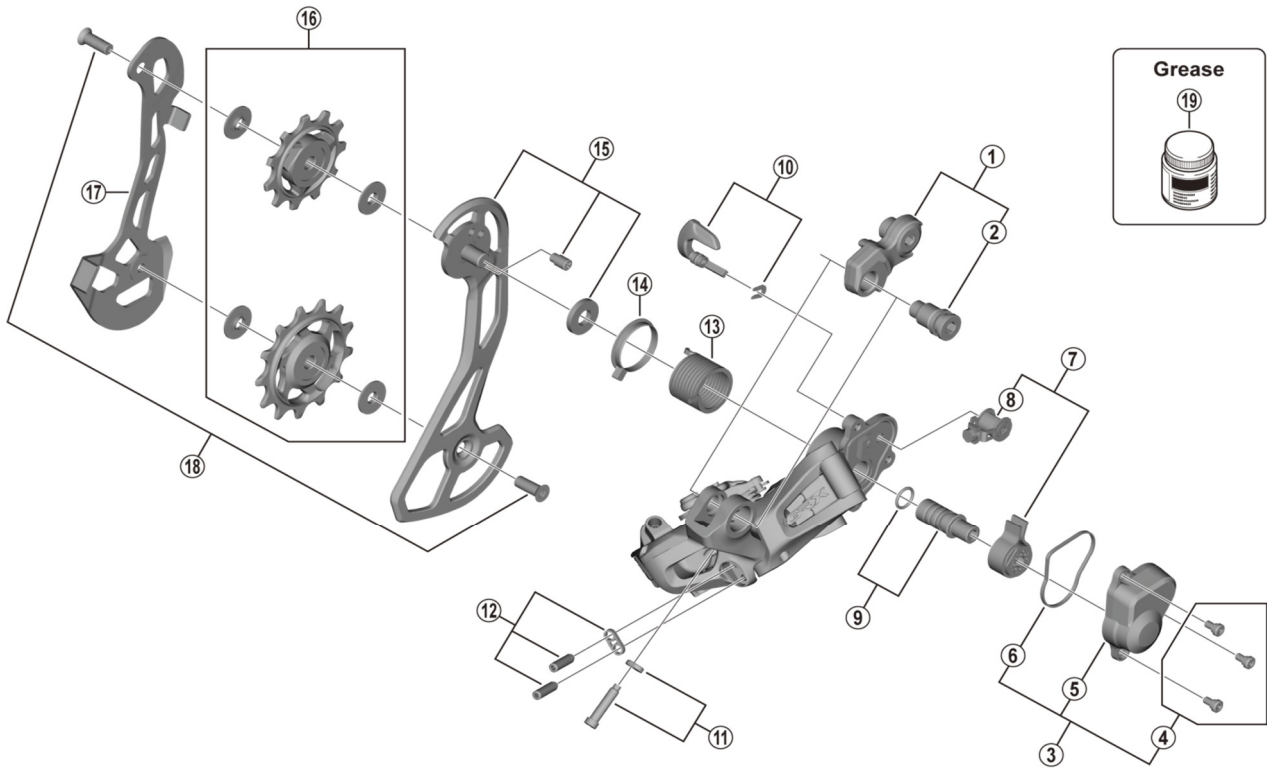

GRX Rear Derailleur RD-RX815 (11-speed)

ITEM NO.	SHIMANO CODE NO.	DESCRIPTION
1	Y3FC98010	Bracket axle unit
2	Y3E958000	B-axle 2
3	Y3GE98020	P-cover unit
4	Y5Y198070	P-cover screw set (3 pcs.)
5	Y3GE41000	P-cover
6	Y3FK41000	P-cover packing
7	Y3GE98060	Stabilizer unit
8	Y5Y198120	Cam unit
9	Y5PV98060	P-axle and O-ring
10	Y3GE98030	Switch lever unit and fixing plate
11	Y3E998040	End adjusting screw and plate
12	Y3HR98030	Stroke adjusting screws and plate
13	Y5PU13100	P-tension spring
14	Y5PV24000	P-seal ring
15	Y3HS98030	Outer plate assembly
* 16	Y3GE98010	Tension and guide pulley set
17	Y3GE06000	Inner plate
18	Y3HR98050	Pulley screw (2 pcs.)
19	Y04121000	New grease for stabilizer (Net. 50 g)