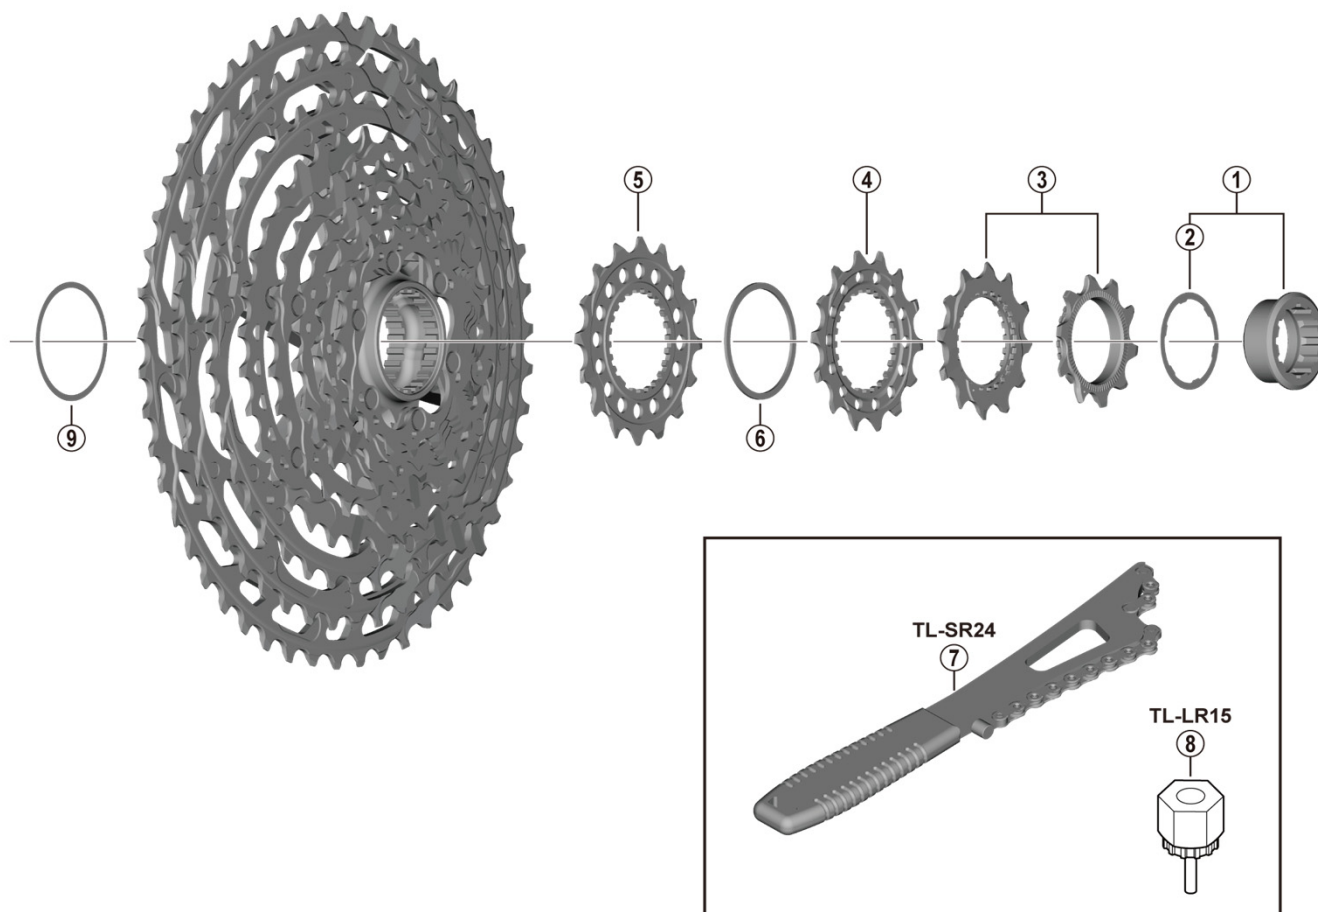

XTR Cassette Sprocket

CS-M9101 (12-speed)

- 10-45T sprocket teeth combination: 10-12-14-16-18-21-24-28-32-36-40-45T
- 10-51T sprocket teeth combination: 10-12-14-16-18-21-24-28-33-39-45-51T

CS-M9100

ITEM NO.	SHIMANO CODE NO.	DESCRIPTION	INTERCHANGEABILITY
1	Y1X498010	Lock ring and washer	A
2	Y1X400200	Lock ring washer	A
3	Y1X498030	Sprocket wheel 10T B and 12T D	A
4	Y1X414000	Sprocket wheel 14T C	A
5	Y1X416000	Sprocket wheel 16T C	A
6	Y1X400300	Spacer	A
7	Y13098730	TL-SR24 Sprocket remover	A
8	Y12009230	TL-LR15 Lock ring removal tool	A
9	Y0GX01500	Adhesive ring	

A: Same parts.

B: Parts are usable, but differ in materials, appearance, finish, size, etc.

Absence of mark indicates non-interchangeability.

Specifications are subject to change without notice.

Nov.-2020-4715