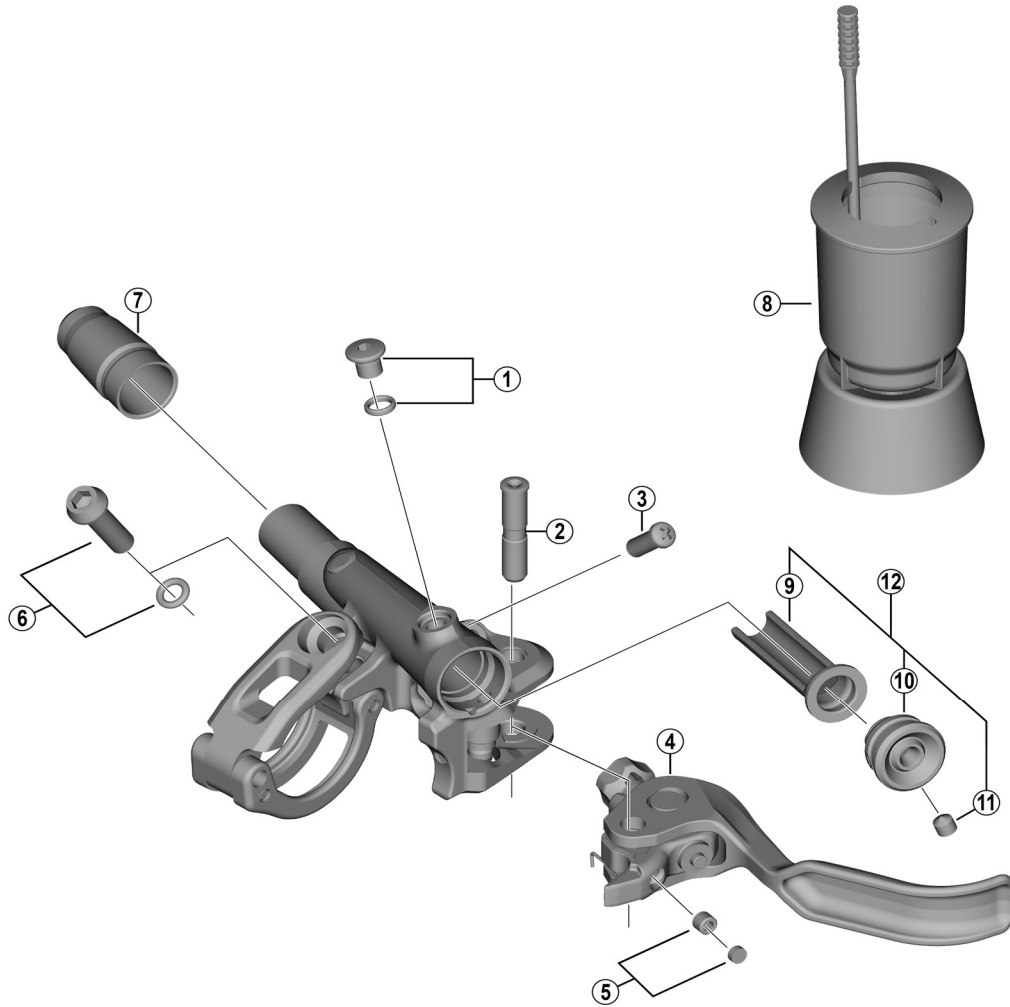

XTR Brake Lever
BL-M9120 For Disc Brake

ITEM NO.	SHIMANO CODE NO.	DESCRIPTION
1	Y8V398010	Bleed screw (M5 x 4.7) and O-ring
2	Y8V308000	Lever axle
3	Y8V338000	Stroke adjust screw
4	Y1XK98010	Lever member unit
5	Y8V398040	Lever axle fixing screw and cap
6	Y1XJ98020	Clamp screw (M5 x17) and O-ring
7	Y1XJ16000	Cover
8	Y13000100	TL-BR003 Funnel unit for M5 screw
9	Y1XK9801T	Diaphragm
10	Y1XJ9801T	Cap
11	Y8SZ07000	Fixing screw
* 12	Y1XK98030	Diaphragm unit