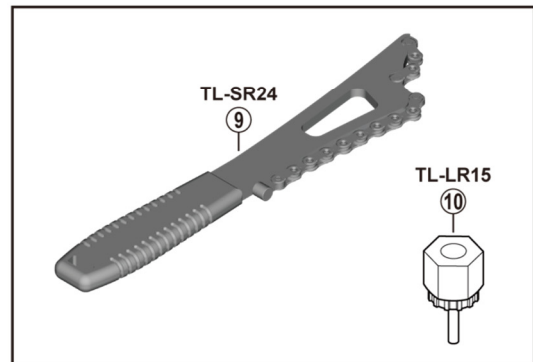

DEORE XT Cassette Sprocket CS-M8100 (12-speed)

- 10-45T sprocket teeth combination: 10-12-14-16-18-21-24-28-32-36-40-45T
- 10-51T sprocket teeth combination: 10-12-14-16-18-21-24-28-33-39-45-51T

ITEM NO.	SHIMANO CODE NO.	DESCRIPTION	INTERCHANGEABILITY	
			CS-M8100	CS-M7100
1	Y0GY98010	Lock Ring & Spacer	B	A
2	Y1X400200	Lock Ring Spacer	A	A
3	Y1X498020	Sprocket Wheel 10T B & 12T D	A	A
4	Y0GX14000	Sprocket Wheel 14T C	B	A
5	Y0GX16000	Sprocket Wheel 16T C	B	A
6	Y0GX18000	Sprocket Wheel 18T F		A
7	Y0GX00300	Spacer	B	B
8	Y0GX00310	Spacer		B
9	Y13098730	TL-SR24 Sprocket Remover	A	A
10	Y12009230	TL-LR15 Lock Ring Removal Tool	A	A

A: Same parts.

B: Parts are usable, but differ in materials, appearance, finish, size, etc.

Absence of mark indicates non-interchangeability.

Specifications are subject to change without notice.

May-2019-4507