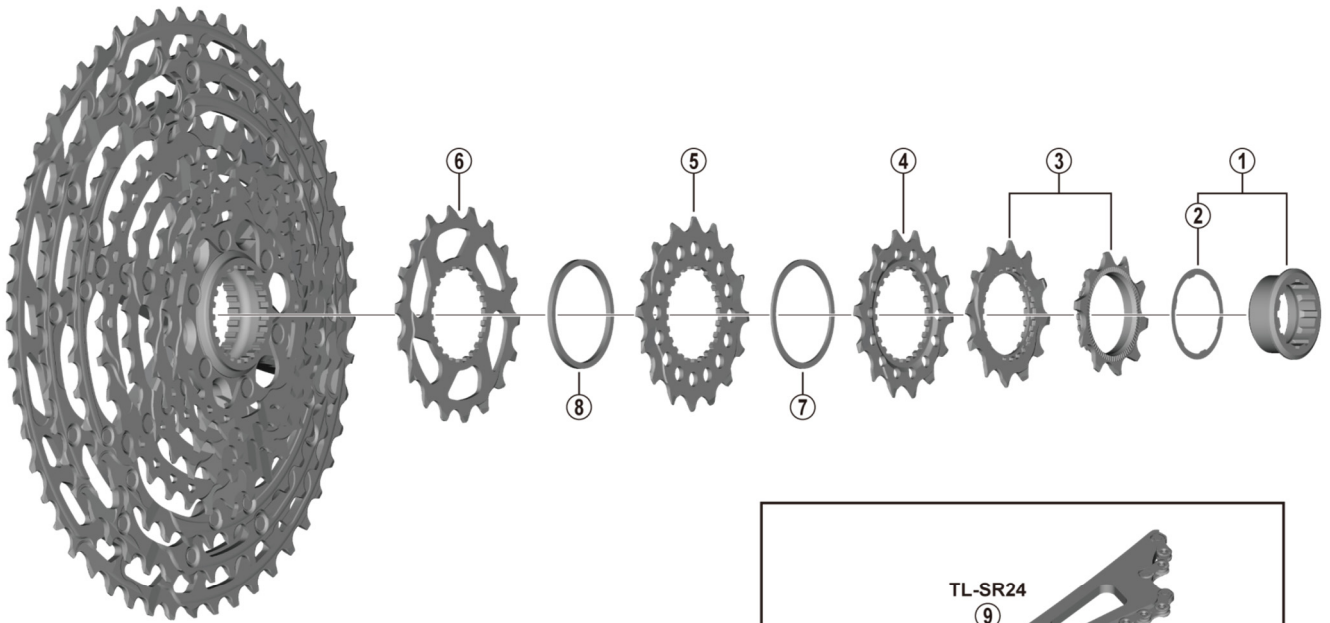

DEORE XT Cassette Sprocket CS-M8100 (12-speed)

- 10-45T sprocket teeth combination: 10-12-14-16-18-21-24-28-32-36-40-45T
- 10-51T sprocket teeth combination: 10-12-14-16-18-21-24-28-33-39-45-51T

ITEM NO.	SHIMANO CODE NO.	DESCRIPTION	INTERCHANGEABILITY	
			CS-M8100	CS-M7100
1	Y0GY98010	Lock Ring & Spacer	B	A
2	Y1X400200	Lock Ring Spacer	A	A
3	Y1X498020	Sprocket Wheel 10T B & 12T D	A	A
4	Y0GX14000	Sprocket Wheel 14T C	B	A
5	Y0GX16000	Sprocket Wheel 16T C	B	A
6	Y0GX18000	Sprocket Wheel 18T F		A
7	Y0GX00300	Spacer	B	B
8	Y0GX00310	Spacer		B
9	Y13098730	TL-SR24 Sprocket Remover	A	A
10	Y12009230	TL-LR15 Lock Ring Removal Tool	A	A

A: Same parts.

B: Parts are usable, but differ in materials, appearance, finish, size, etc.

Absence of mark indicates non-interchangeability.

Specifications are subject to change without notice.

May-2019-4507