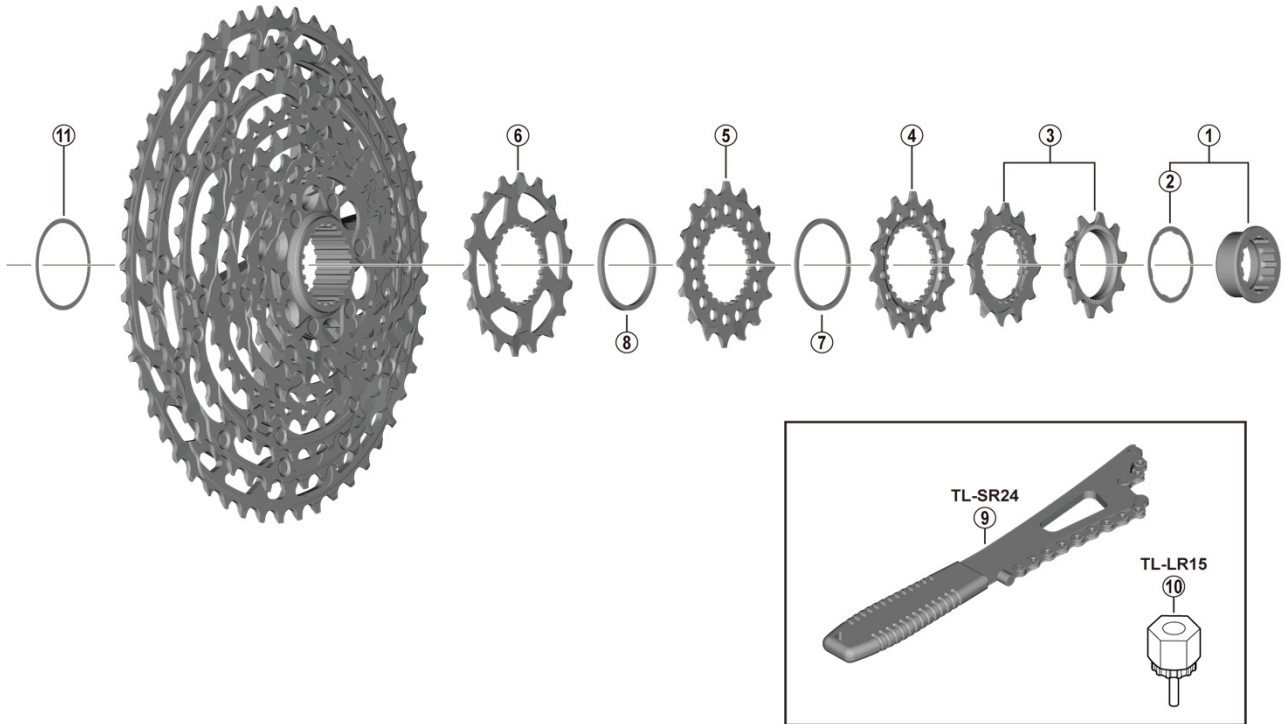

SLX Cassette Sprocket
CS-M7100 (12-speed)

- 10-45T sprocket teeth combination: 10-12-14-16-18-21-24-28-32-36-40-45T
- 10-51T sprocket teeth combination: 10-12-14-16-18-21-24-28-33-39-45-51T

CS-M7100

ITEM NO.	SHIMANO CODE NO.	DESCRIPTION	INTERCHANGEABILITY	
1	Y0GY98010	Lock Ring & Washer	A	
2	Y1X400200	Lock Ring Washer	A	
3	Y1X498020	Sprocket Wheel 10T B & 12T D	A	
4	Y0GX14000	Sprocket Wheel 14T C	A	
5	Y0GX16000	Sprocket Wheel 16T C	A	
6	Y0GX18000	Sprocket Wheel 18T F	A	
7	Y0GY00300	Spacer A	B	
8	Y0GY00310	Spacer B	B	
9	Y13098730	TL-SR24 Sprocket Remover	A	
10	Y12009230	TL-LR15 Lock Ring Removal Tool	A	
* 11	Y0GX01500	Adhesive Ring	A	

A: Same parts.

B: Parts are usable, but differ in materials, appearance, finish, size, etc.

Absence of mark indicates non-interchangeability.

Specifications are subject to change without notice.

Jul.-2020-4598B