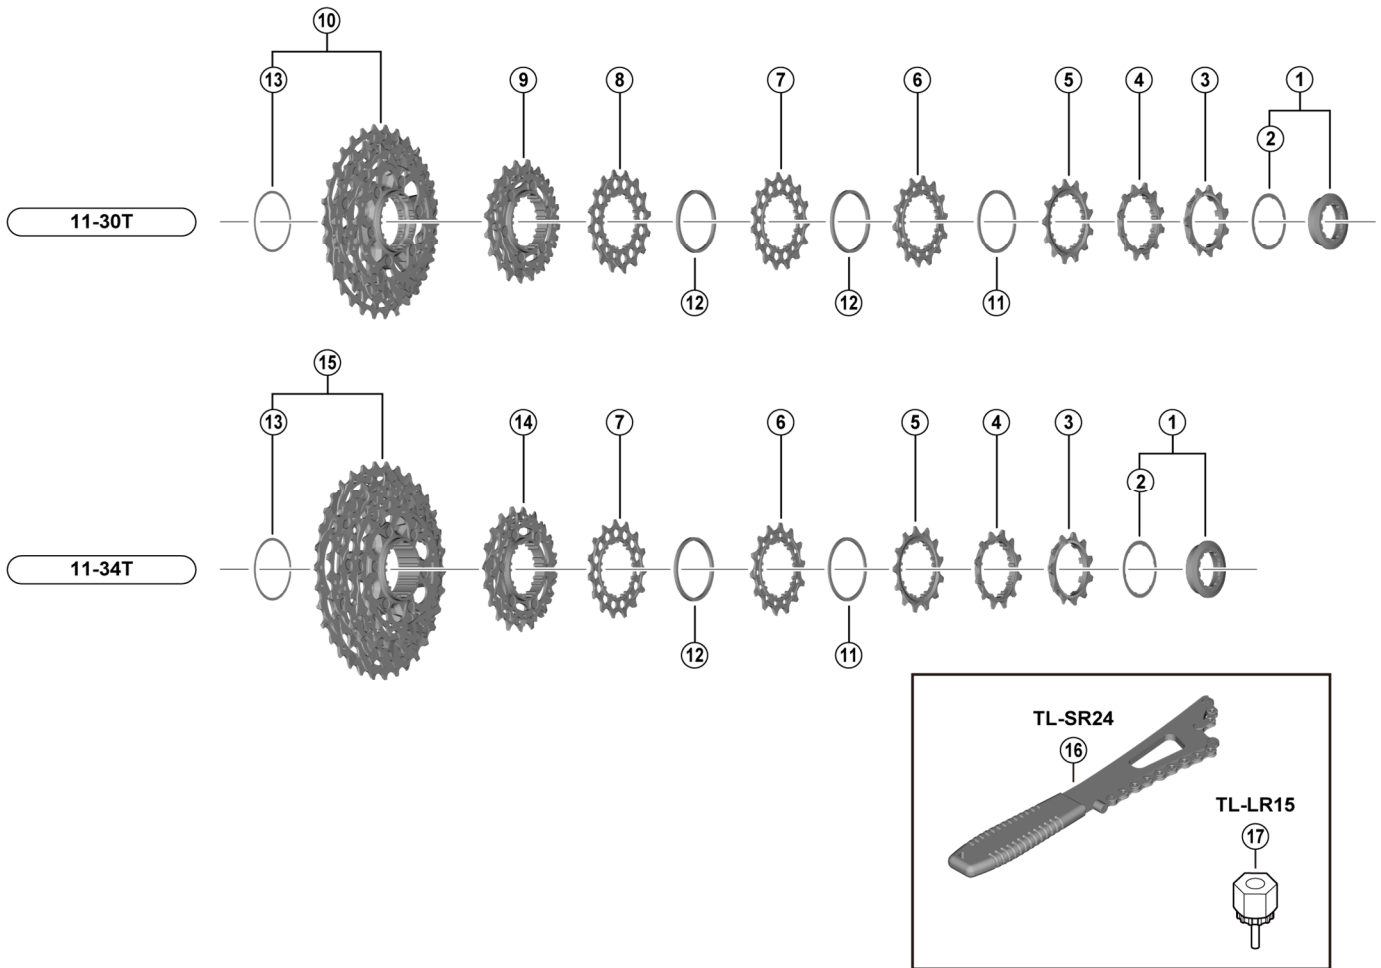

# DURA-ACE Cassette Sprocket CS-R9200 12-speed

- 11-30T sprocket teeth combination: 11-12-13-14-15-16-17-19-21-24-27-30T
- 11-34T sprocket teeth combination: 11-12-13-14-15-17-19-21-24-27-30-34T

ITEM NO.	SHIMANO CODE NO.	DESCRIPTION
1	Y0MV98010	Lock ring and washer
2	Y10Z04000	Lock ring washer
3	Y0MV11000	Sprocket wheel 11T C (built in spacer type)
4	Y0MV12000	Sprocket wheel 12T E (built in spacer type)
5	Y0MV13000	Sprocket wheel 13T D (built in spacer type)
6	Y0MV14000	Sprocket wheel 14T D
7	Y0MV15000	Sprocket wheel 15T D
8	Y0MV16100	Sprocket wheel 16T E
9	Y0MV98020	Sprocket unit (17-19T) for 11-30T
10	Y0MV98030	Sprocket unit (21-24-27-30T) for 11-30T
11	Y0MV40020	Spacer A
12	Y0MV40021	Spacer B
13	Y0MV01000	Adhesive ring
14	Y0MV98040	Sprocket unit (17-19T) for 11-34T
15	Y0MV98050	Sprocket unit (21-24-27-30-34T) for 11-34T
16	Y13098730	TL-SR24 Sprocket remover
17	Y12009230	TL-LR15 Lock ring removal tool