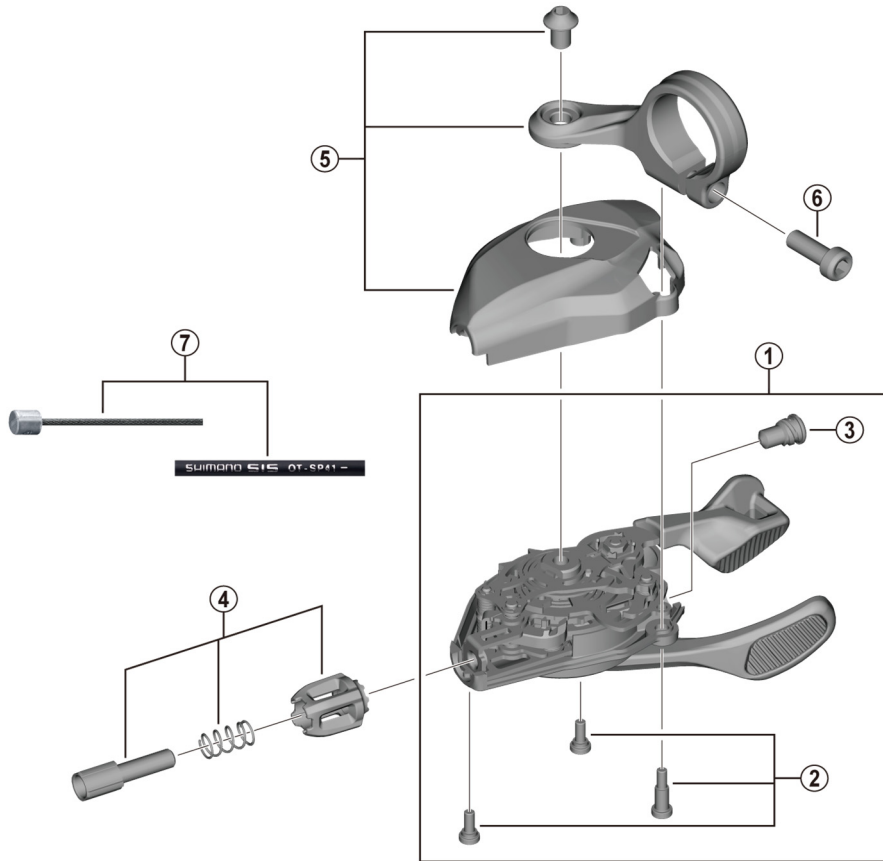

DEORE XT Shifting Lever
SL-M8130-R11 (11-speed)

For Right Hand

ITEM NO.	SHIMANO CODE NO.	DESCRIPTION
1	Y0NA98010	Right hand shifting lever unit
2	Y0FA98020	Right hand base cover fixing screw unit
3	Y0FA05000	Right hand Inner hole cap
4	Y06N98040	Right hand cable adjustment barrel unit
5	Y0NA98020	Right hand base cover unit
6	Y6T842100	Clamp screw (M5 x 13.5)
7	Y60198090	OT-SP41 OPTISLICK shift cable sets (Black) • Sealed outer caps, plastic (9 pcs.) • Sealed outer cap nose (1 pc.) • Rubber shield (1 pc.) • Inner end caps (2 pcs.)
	Y60198091	OT-SP41 OPTISLICK shift cable sets (White) • Sealed outer caps, plastic (9 pcs.) • Sealed outer cap nose (1 pc.) • Rubber shield (1 pc.) • Inner end caps (2 pcs.)