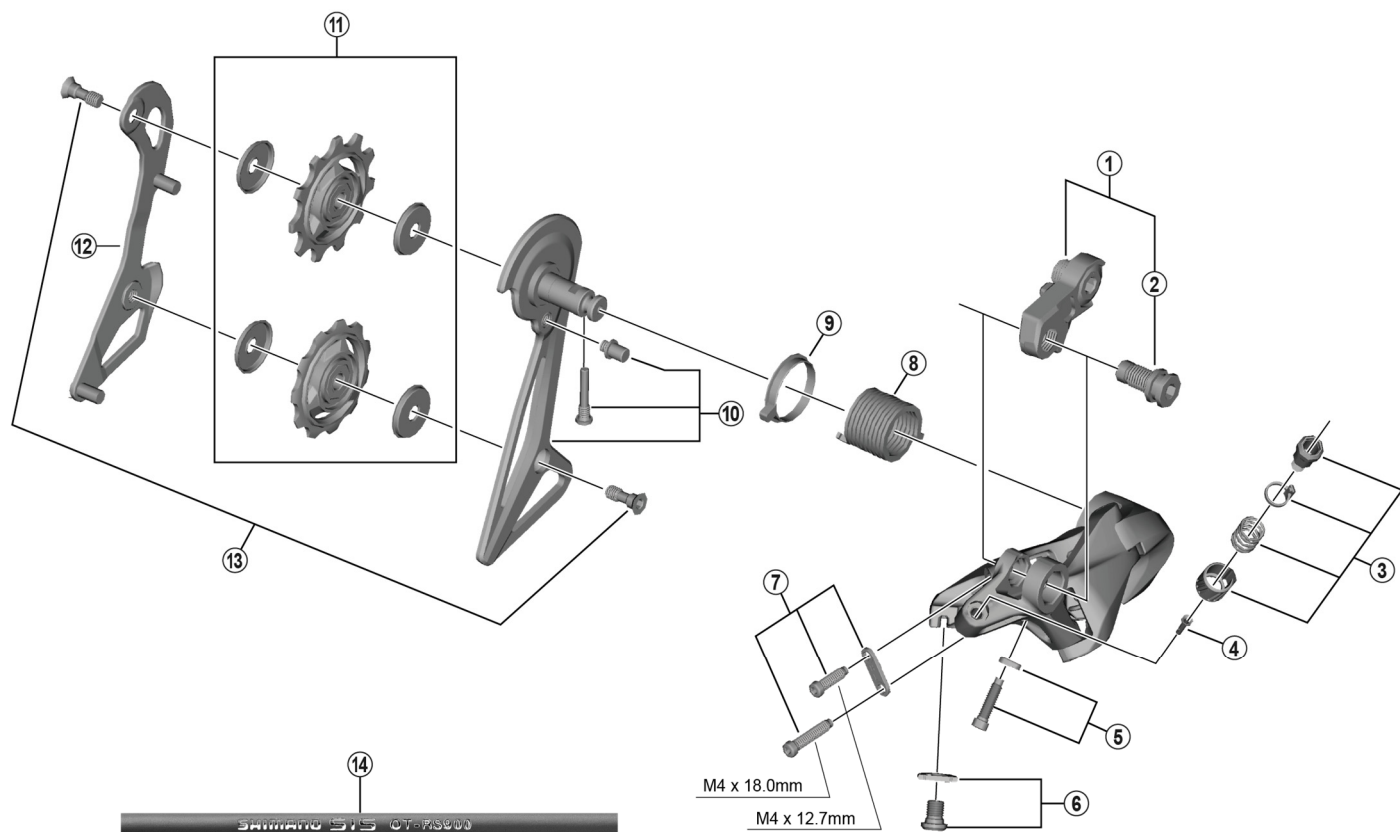

DURA-ACE Rear Derailleur RD-R9100-SS (11-speed)

ITEM NO.	SHIMANO CODE NO.	DESCRIPTION
1	Y5ZR98020	Bracket Axle Unit (for normal type)
2	Y5ZR69000	B-Axle 2 (for Direct Mount type)
* 3	Y5ZR98030	Cable Adjusting Bolt Unit
4	Y5PV48000	Cover with tongue
5	Y5ZR98040	End Adjusting Bolt & Plate
6	Y5ZR98050	Cable Fixing Bolt & Plate
7	Y5ZR98060	Stroke Adjusting Screws & Plate
8	Y5PV17000	P-Tension Spring
9	Y5PV24000	P-Seal Ring
10	Y5ZR98070	Outer Plate, Plate Stopper Pin & Fixing Bolt
11	Y5ZR98010	Tension & Guide Pulley Set
12	Y5ZR98080	Inner Plate
13	Y5XX98130	Pulley Bolt (2 pcs.)
14	Y0BM98011	OT-RS900 (Black) 240 mm x 10 pcs. (with Sealed Outer Cap & Outer Cap with Long Tongue)
	Y0BM98021	OT-RS900 (White) 240 mm x 10 pcs. (with Sealed Outer Cap & Outer Cap with Long Tongue)
	Y0BM98031	OT-RS900 (Red) 240 mm x 10 pcs. (with Sealed Outer Cap & Outer Cap with Long Tongue)
	Y0BM98041	OT-RS900 (High-tech gray) 240 mm x 10 pcs. (with Sealed Outer Cap & Outer Cap with Long Tongue)

Nov.-2017-4058D
© Shimano Inc. I

Specifications are subject to change without notice.

SHIMANO