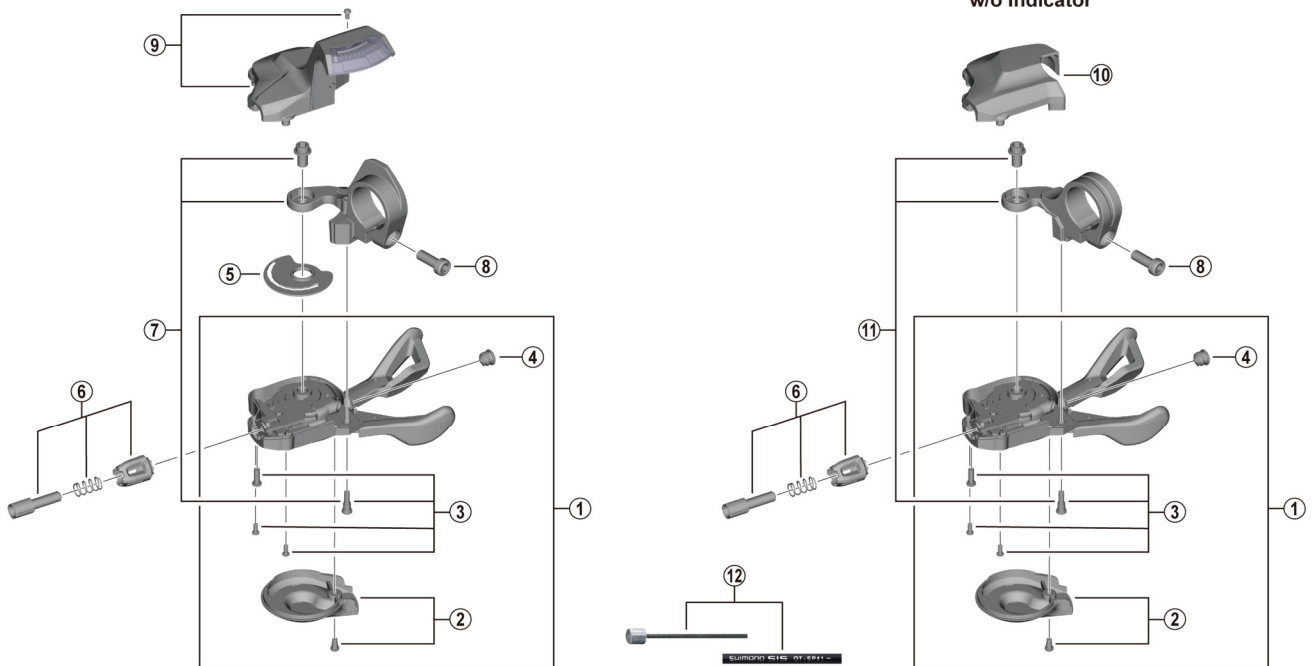

# DEORE Rapidfire Plus Lever

## SL-M5130-R10 (10-speed)

For Right Hand

ITEM NO.	SHIMANO CODE NO.	DESCRIPTION
1	Y0NB98010	Right hand shifting lever unit
2	Y0NB98020	Right hand main lever cover and fixing screw
3	Y0CR98070	Right hand base cover fixing screw unit
4	Y6CD33000	Inner hole cap
5	Y0NB03000	Right hand cam plate
6	Y03K98030	Right hand cable adjustment barrel unit
7	Y0CR98030	Right hand bracket and fixing screw for with indicator type
8	Y6T842000	Clamp screw (M5 x 13.5)
9	Y0NB98030	Right hand bracket and fixing screw for with indicator type
10	Y0NB07000	Right hand base cap
11	Y0CR98040	Right hand bracket and fixing screw for without indicator type
12	Y60198090	OT-SP41 OPTISLICK shift cable sets (Black) • Sealed outer caps, plastic (9 pcs.) • Sealed outer cap nose (1 pc.) • Rubber shield (1 pc.) • Inner end caps (2 pcs.)
	Y60198091	OT-SP41 OPTISLICK shift cable sets (White) • Sealed outer caps, plastic (9 pcs.) • Sealed outer cap nose (1 pc.) • Rubber shield (1 pc.) • Inner end caps (2 pcs.)