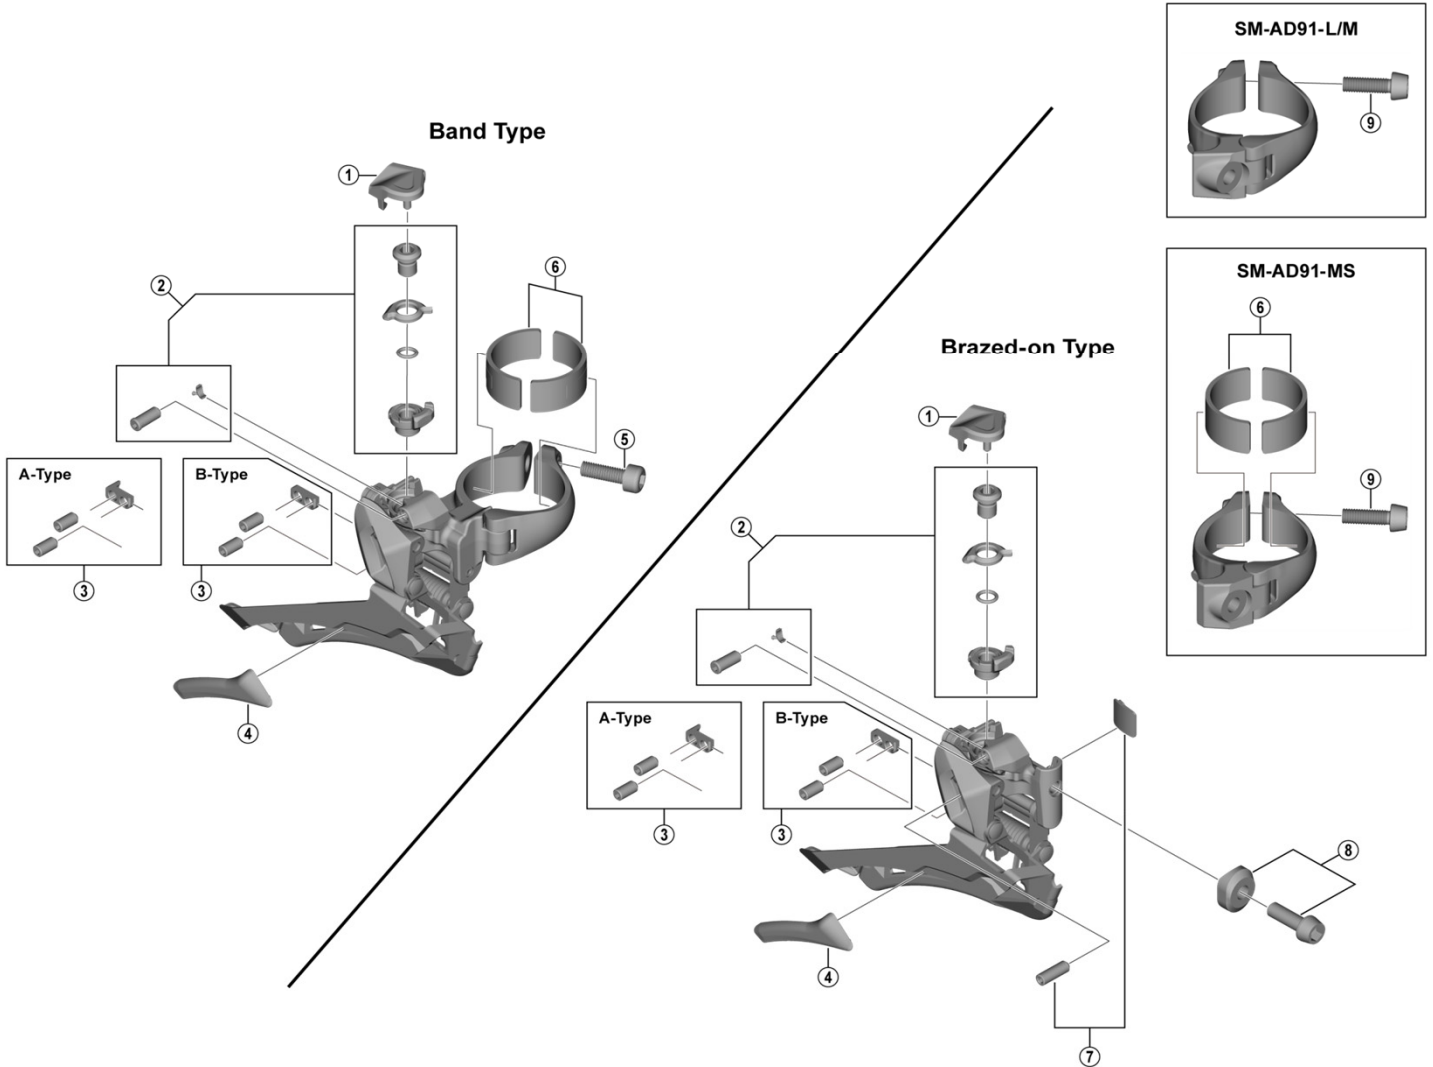

# SHIMANO 105 Front Derailleur FD-R7000 (2x11-speed) Black / Silver

ITEM NO.	SHIMANO CODE NO.	DESCRIPTION	INTERCHANGEABILITY	
			FD-R8000	FD-5801
1	Y5ZS22000	Link Cover	A	A
2	Y2C098010	Cable Fixing Screw Unit and Cable Adjust Screw Unit	A	A
* 3	Y2C098020	Adjust Screws and Plate (A-Type)		A
* 3	Y2ES98010	Adjust Screws and Plate (B-Type)		A
4	Y2BA12000	Inner Skid Plate	A	A
5	Y5BG07900	Clamp Screw (M5 x 17.5)	B	A
6	Y5P198030	Clamp Band Adapter Unit for S-size / Diameter 28.6 mm	A	A
7	Y2C098030	Support Screw and Plate	B	A
8	Y5P898010	Clamp Screw (M5 x 15) and Radius Washer	B	A
9	Y5ZS39000	Clamp Screw (M5 x 17)	A	A

A: Same parts.

B: Parts are usable, but differ in materials, appearance, finish, size, etc.

Absence of mark indicates non-interchangeability.

Specifications are subject to change without notice.

Aug.-2020-4332C