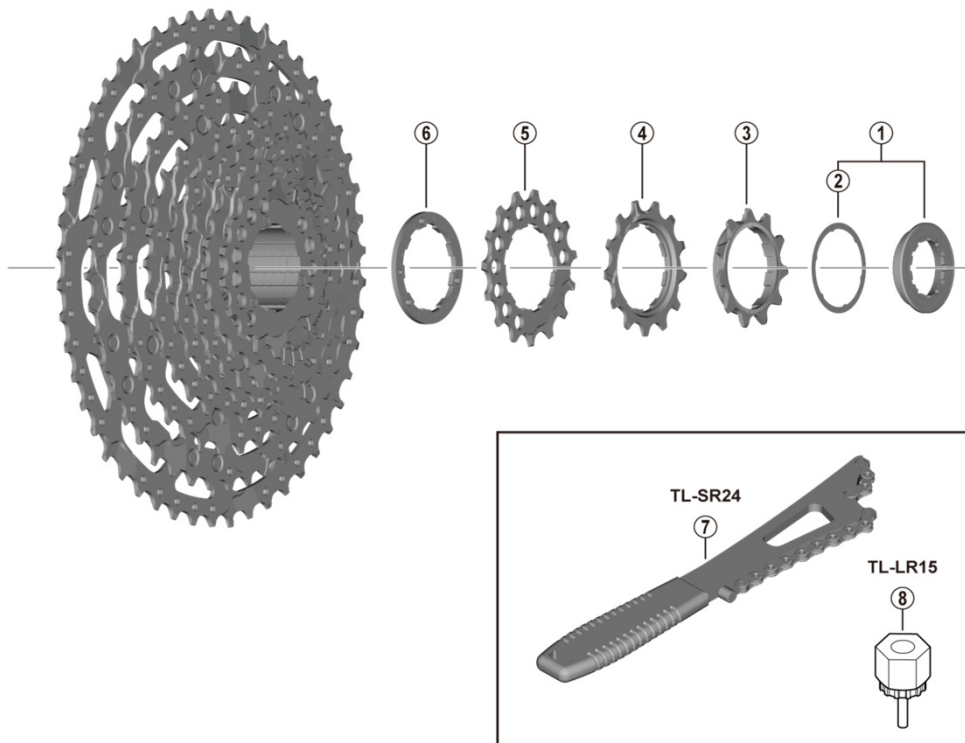

Cassette Sprocket  
**CS-LG600-11** (11-speed)  
**CS-LG600-10** (10-speed)

- 11-speed (11-50T) sprocket teeth combination: 11-13-15-17-20-23-26-30-36-43-50T
- 10-speed (11-43T) sprocket teeth combination: 11-13-15-17-20-23-26-30-36-43T

ITEM NO.	SHIMANO CODE NO.	DESCRIPTION
1	Y0NC98010	Lock ring and washer
2	Y10Z04000	Lock ring washer
3	Y0NC11000	Sprocket wheel 11T (built in spacer type)
4	Y0NC13000	Sprocket wheel 13T (built in spacer type)
5	Y0NC15000	Sprocket wheel 15T
6	Y0NC04000	Spacer A
7	Y13098730	TL-SR24 Sprocket remover
8	Y12009230	TL-LR15 Lock ring removal tool